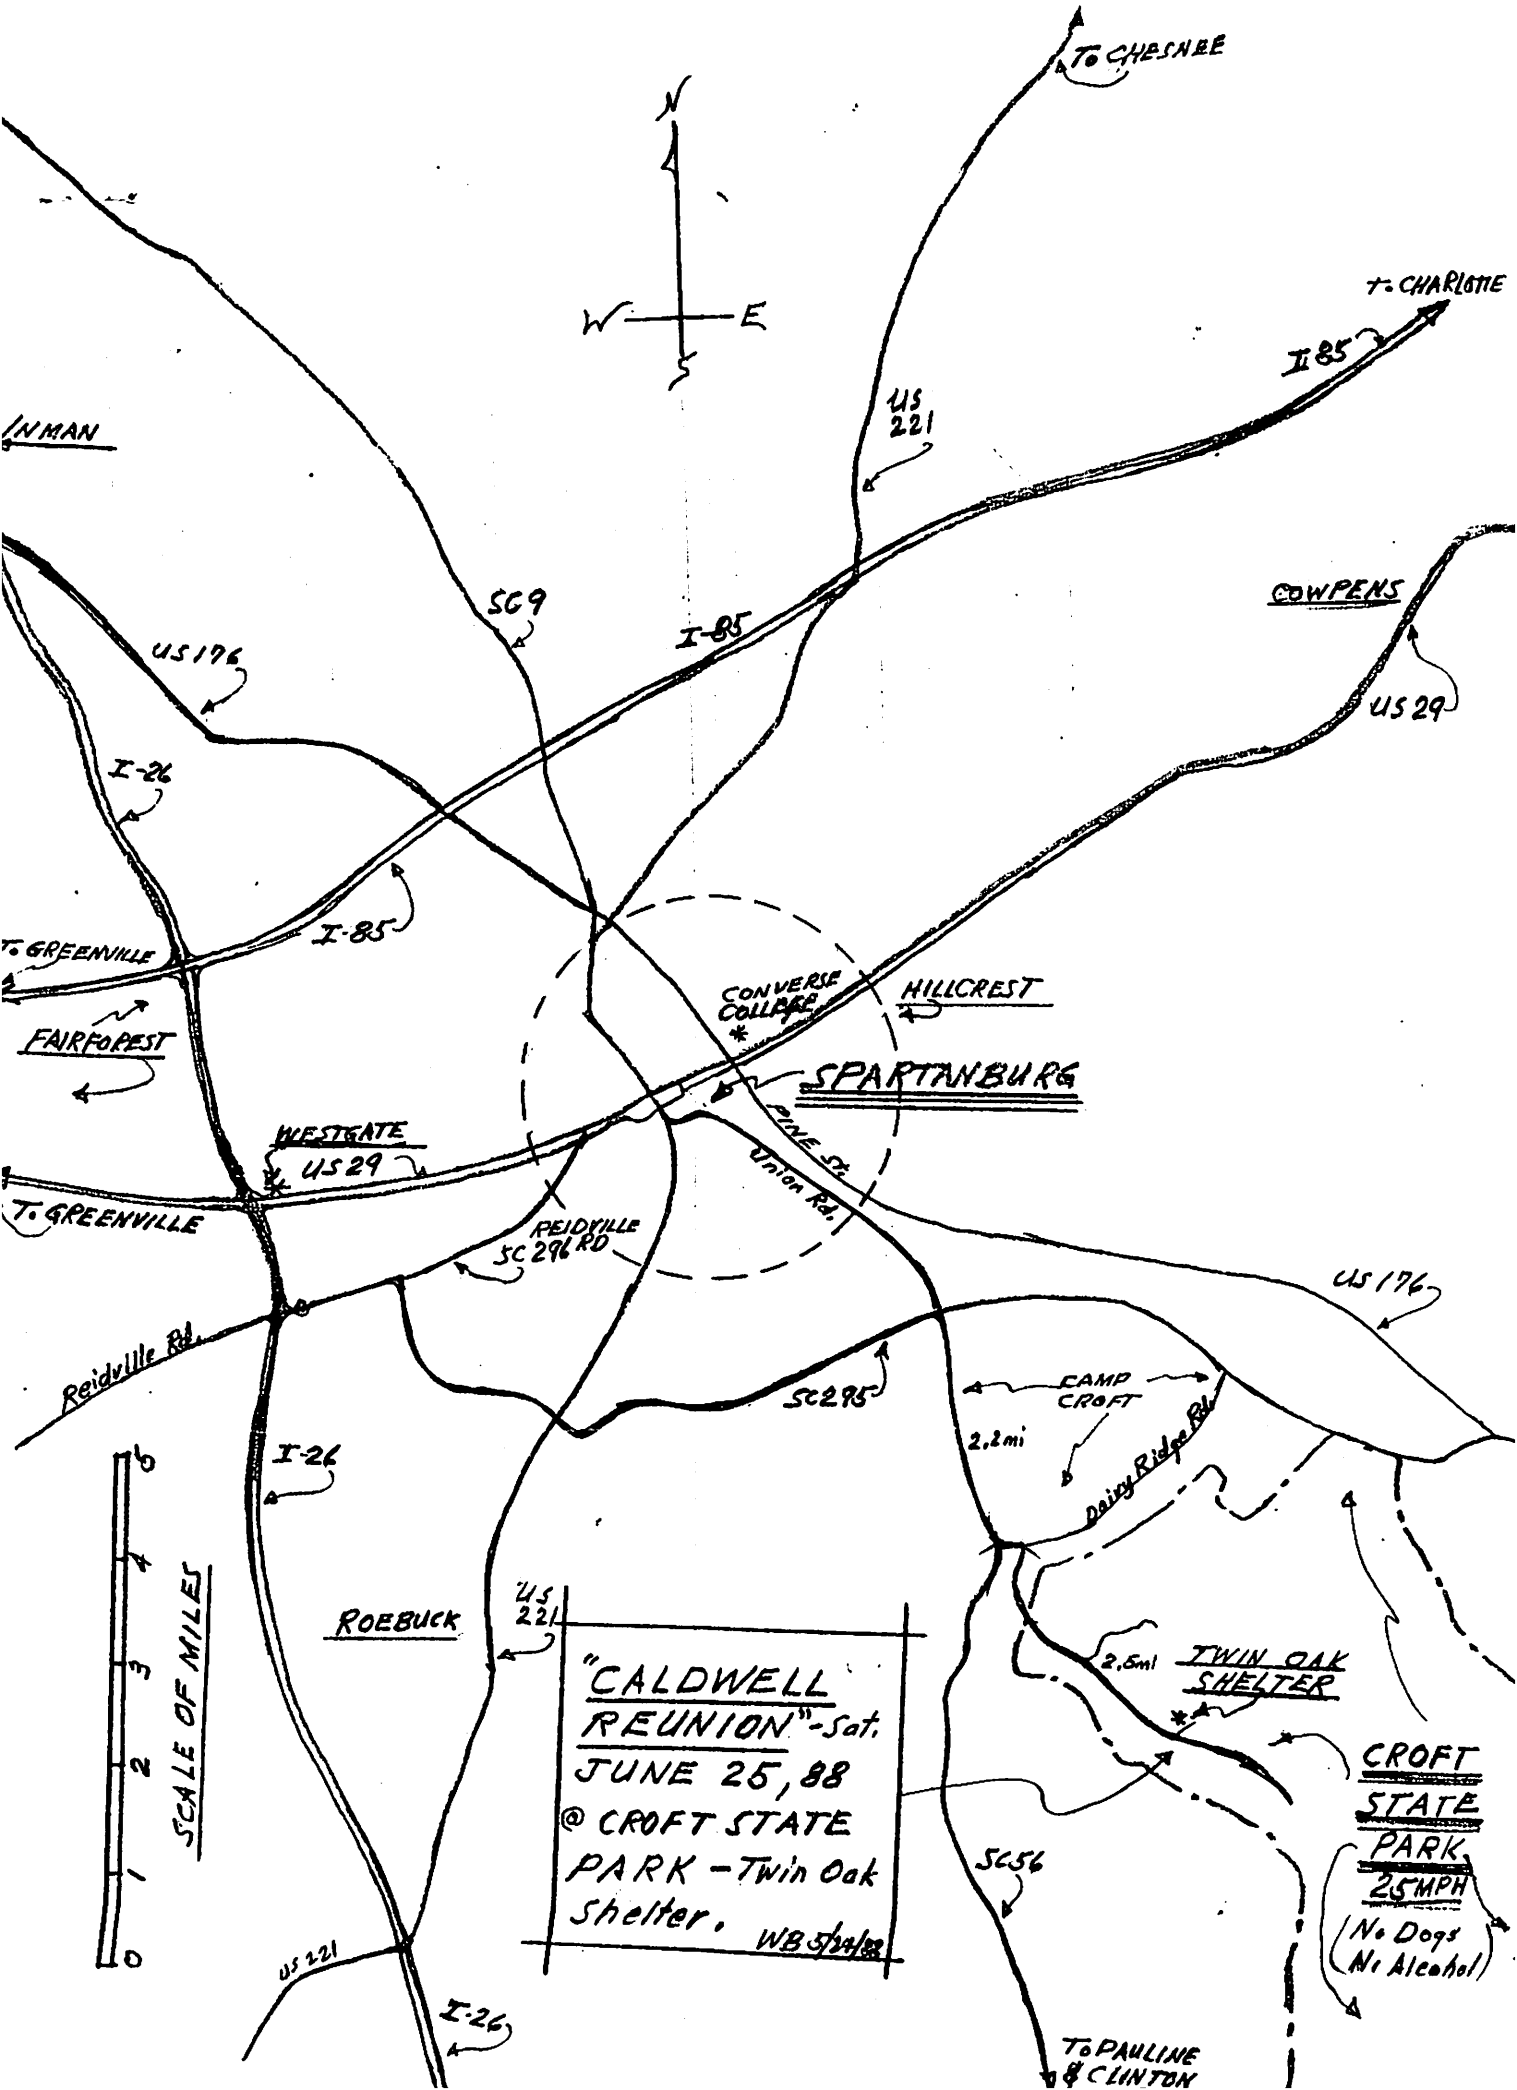

KIRK & DAUGHTERS

"CALDWELL REUNION" - Sat.  
JUNE 25, 88  
@ CROFT STATE PARK - Twin Oak Shelter. WB 5/24/88

CROFT STATE PARK  
25MPH  
(No Dogs No Alcohol)